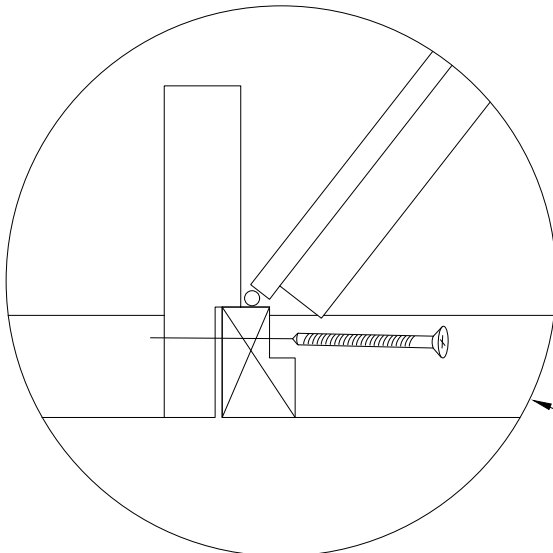

9. Grill / Camping Cabin 14.9 OUTSIDE DOOR

① x1
PUS00013 (782x1630)
or
PUS00060 (782x1760)
or
PUS00317 (782x1890)

PUS00321 (1000x1630)
or
PUS00322 (1000x1760)

x2
② x2
T-BC-4x50

x4
③ x4
T-GC-5x100