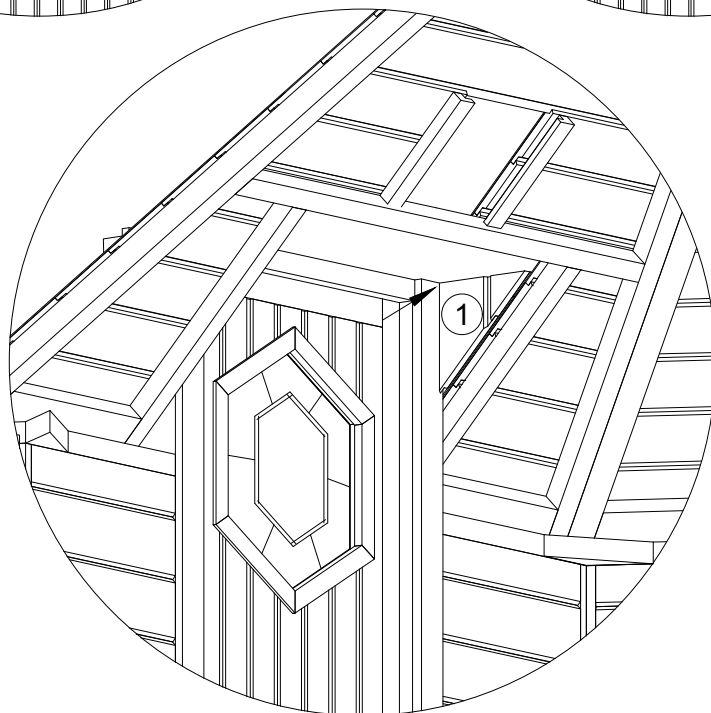

- ① x1 GR-trikamp-313x331-(k)
- ① x1 M-45X136X271-F
- ③ x4 T-GC-5x80
- OR
- ② x1 GR-trikamp-313x331-(d)
- ② x1 M-45X136X271-F