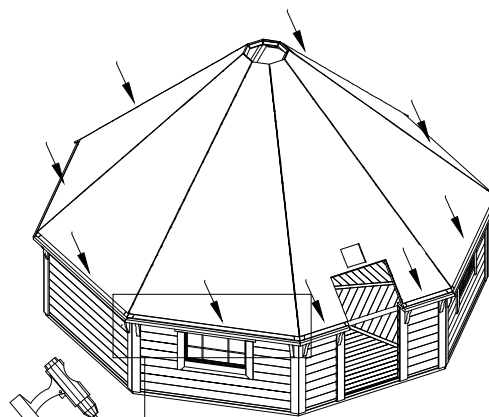

5 x104
T-GC-5x80

1 Step

2 Step

3 Step

7.1 Grill / Camping Cabin 14.9 ROOF

GR14.9-StogL-1883x2829
or
GR14.9-I-StogL-1883x2829

8. Grill / Camping Cabin 14.9

ENTRANCE SUPPORT