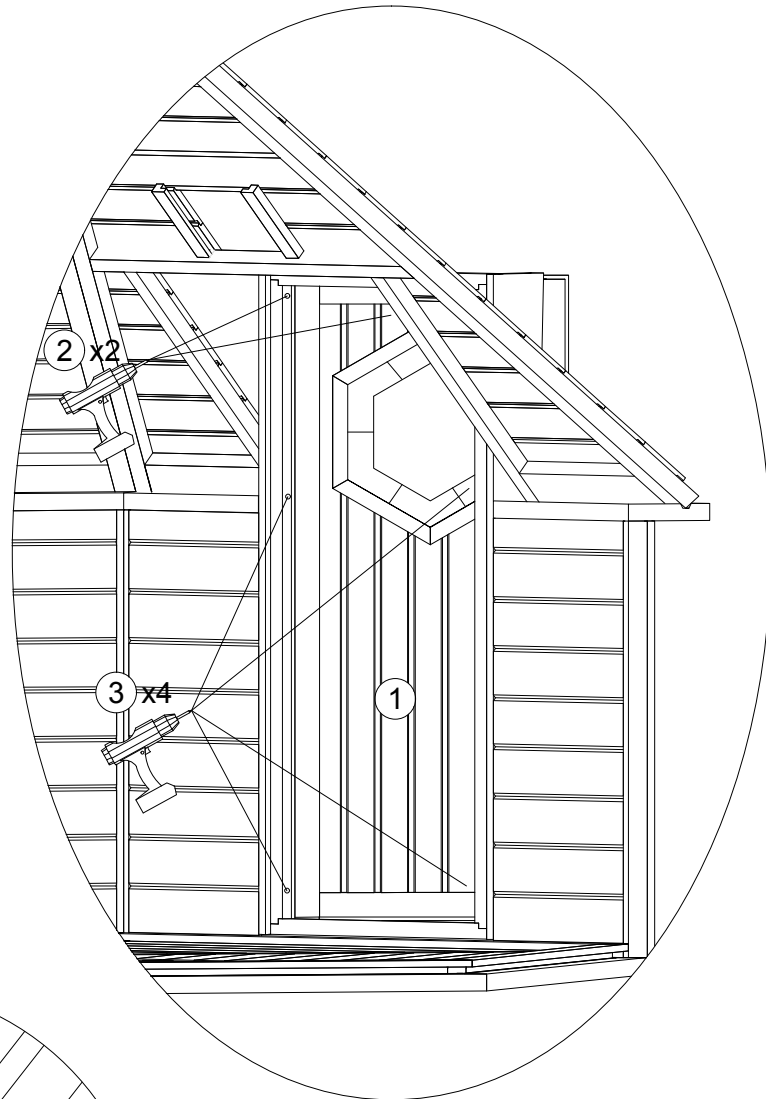

9. Grill / Camping Cabin 14.9 OUTSIDE DOOR

① x1
PUS00013 (782x1630)
or
PUS00060 (782x1760)
or
PUS00317 (782x1890)

PUS00321 (1000x1630)
or
PUS00322 (1000x1760)

x2
② x2
T-BC-4x50

x4
③ x4
T-GC-5x100