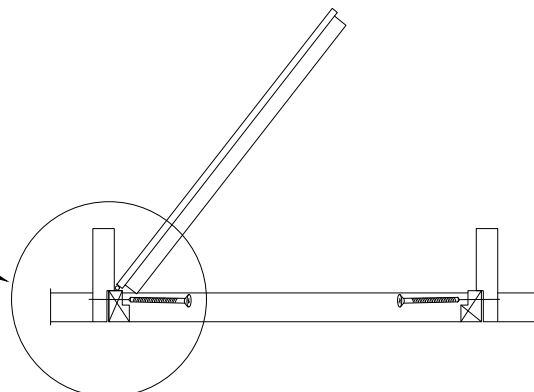

9. Grill / Camping Cabin 14.9 OUTSIDE DOOR

① x1
PUS00013 (782x1630)
or
PUS00060 (782x1760)
or
PUS00317 (782x1890)

PUS00321 (1000x1630)
or
PUS00322 (1000x1760)

x2
② x2
T-BC-4x50

x4
③ x4
T-GC-5x100