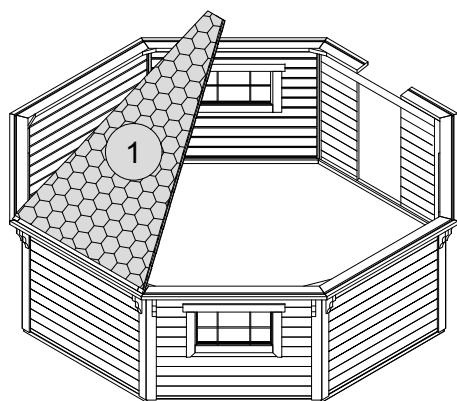

7. Grill / Camping Cabin 14.9 ROOF

OR

3

GR14.9-StogL-1883x2829
or
GR14.9-I-StogL-1883x2829

1 x7

GR14.9-Stog-1883x2829
or
GR14.9-I-Stog-1883x2829

2 x1

GR14.9-StogD-1883x2829-A850 or A1070
or
GR14.9-I-StogD-1883x2829-A850 or 1070

5 x104
T-GC-5x80

1 Step

2 Step

3 Step

7.1 Grill / Camping Cabin 14.9 ROOF

GR14.9-StogL-1883x2829
or
GR14.9-I-StogL-1883x2829

8. Grill / Camping Cabin 14.9

ENTRANCE SUPPORT