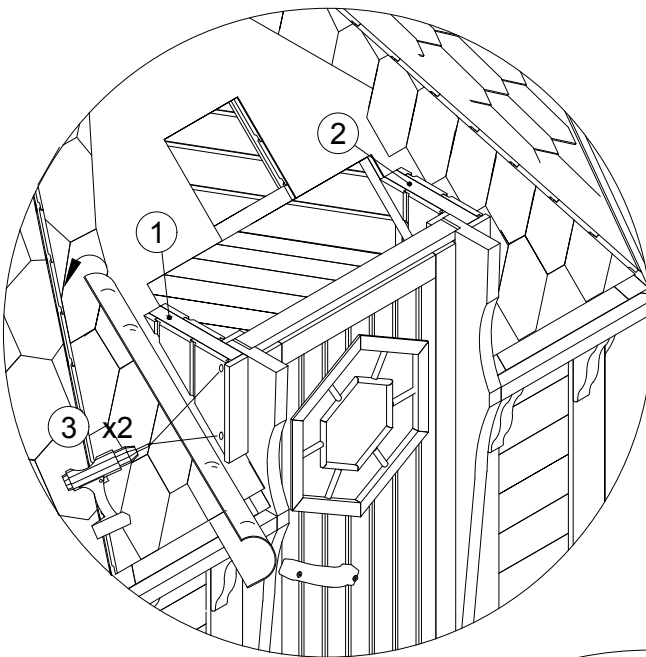

- ① x1 GR-trikamp-313x331-(k)
- ① x1 M-45X136X271-F
- ③ x4 T-GC-5x80
- OR
- ② x1 GR-trikamp-313x331-(d)
- ② x1 M-45X136X271-F