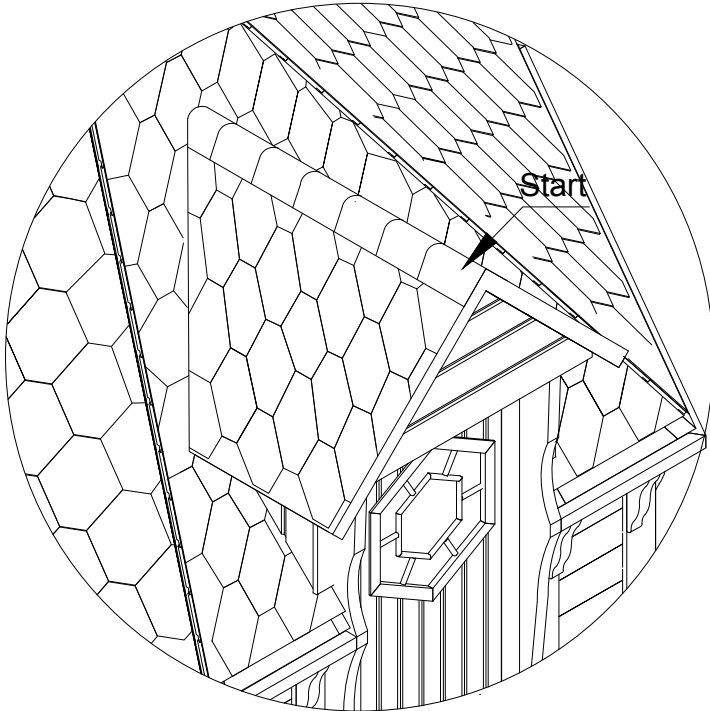

10.4 Grill / Camping Cabin 14.9

ENTRANCE ASSEMBLY

① x3

Bitumines-
cerpes-3x250x1000

② x2

Bitumine-
juosta-3x70x1360

③ x 64

T-V-2x20

1 Step