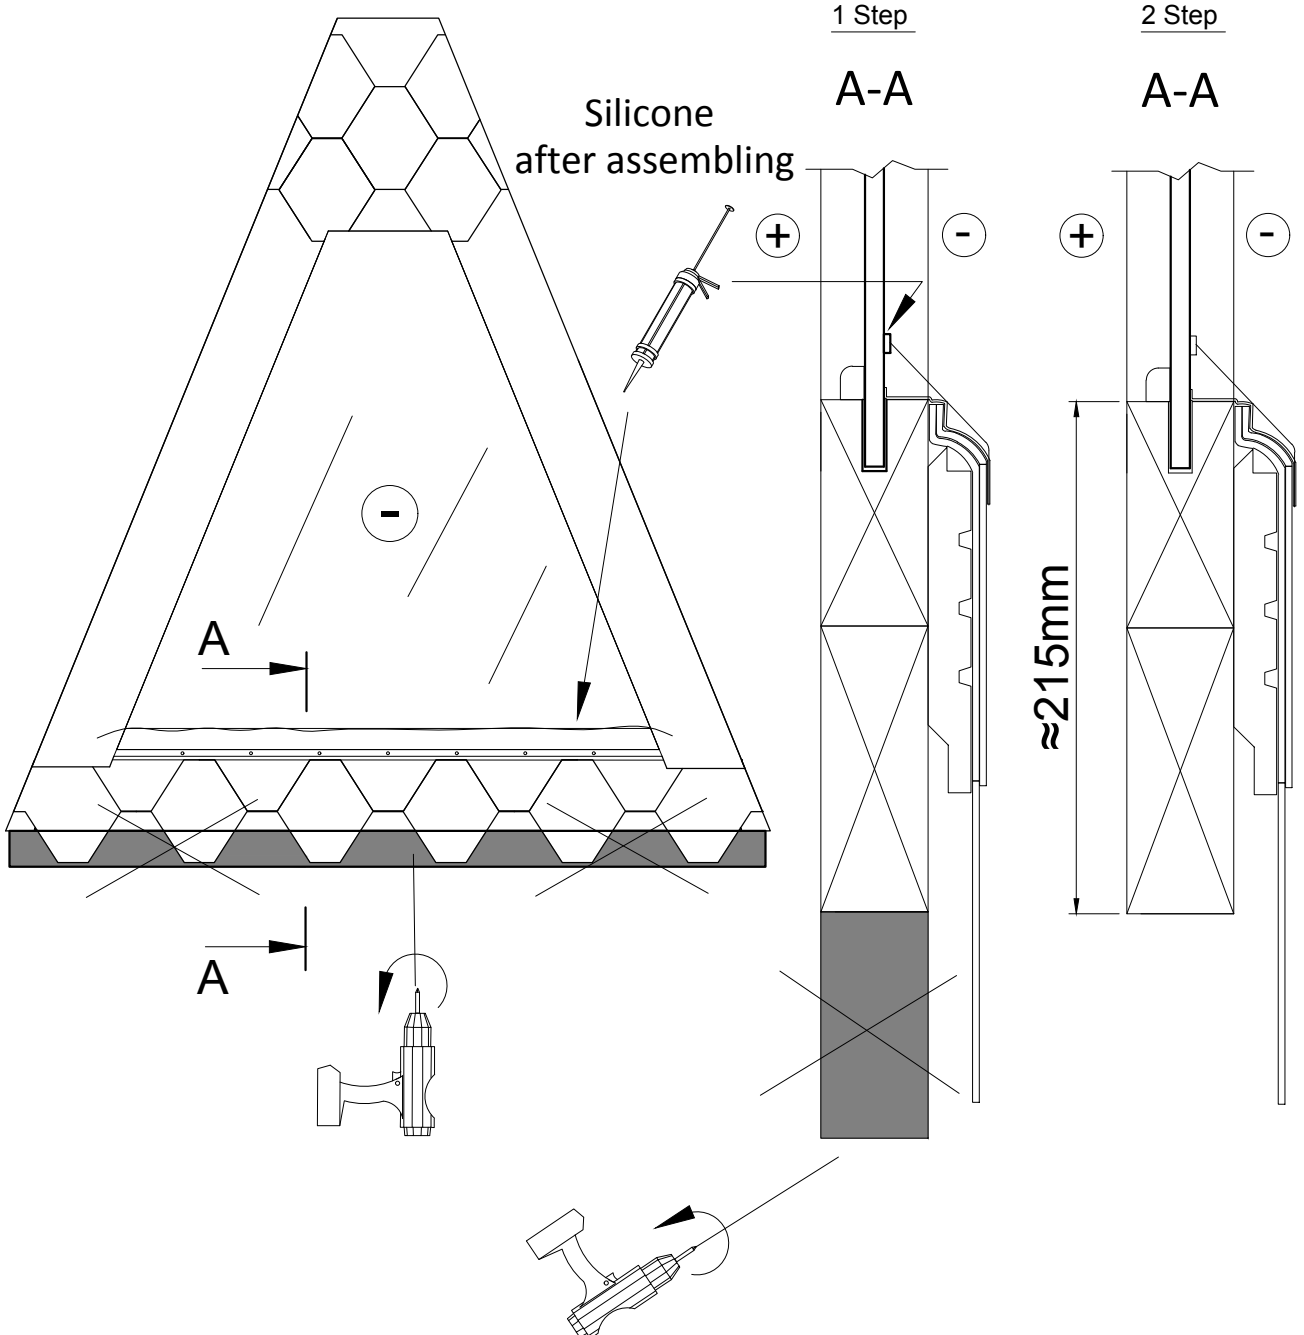

5 x104
T-GC-5x80

1 Step

2 Step

3 Step

7.1 Grill / Camping Cabin 14.9 ROOF

GR14.9-StogL-1883x2829
or
GR14.9-I-StogL-1883x2829

8. Grill / Camping Cabin 14.9

ENTRANCE SUPPORT