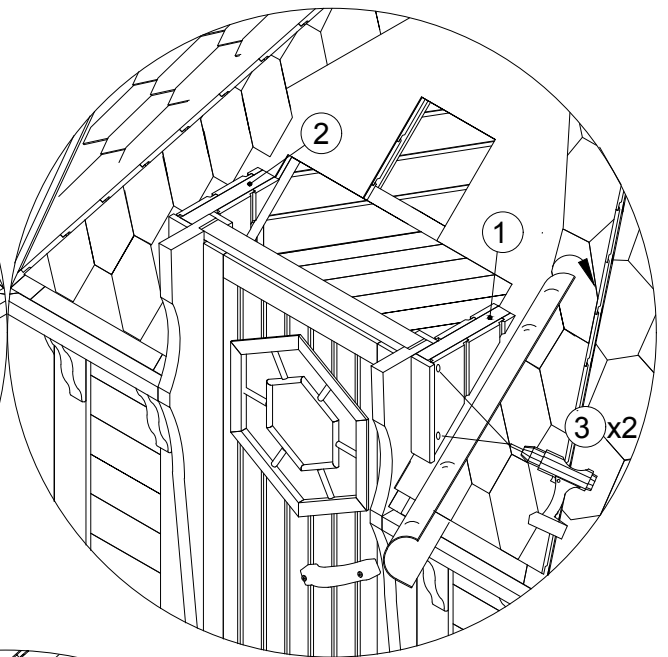

- ① x1 GR-trikamp-313x331-(k)
- ① x1 M-45X136X271-F
- ③ x4 T-GC-5x80
- OR
- ② x1 GR-trikamp-313x331-(d)
- ② x1 M-45X136X271-F