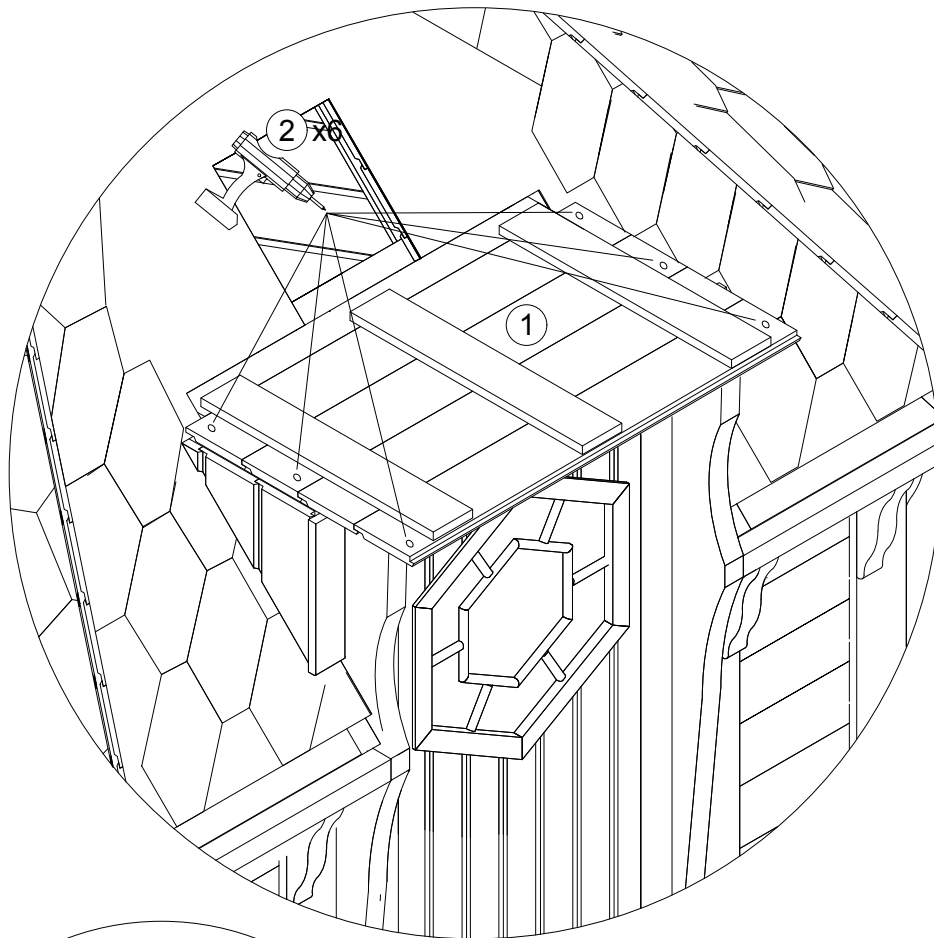

ENTRANCE ASSEMBLY

① x1
GR-lubos-636x939

OR

① x1
GR-lubos-507x1159

② x6
T-GC-4x70

10.2 Grill / Camping Cabin 14.9

ENTRANCE ASSEMBLY

① x1