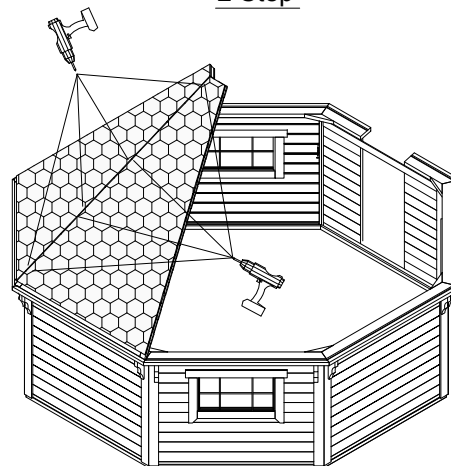

7. Grill / Camping Cabin 14.9 ROOF

OR

3

GR14.9-StogL-1883x2829
or
GR14.9-I-StogL-1883x2829

1 x7

GR14.9-Stog-1883x2829
or
GR14.9-I-Stog-1883x2829

2 x1

GR14.9-StogD-1883x2829-A850 or A1070
or
GR14.9-I-StogD-1883x2829-A850 or 1070

5 x104
T-GC-5x80

1 Step

2 Step

3 Step

7.1 Grill / Camping Cabin 14.9 ROOF

GR14.9-StogL-1883x2829
or
GR14.9-I-StogL-1883x2829

8. Grill / Camping Cabin 14.9

ENTRANCE SUPPORT