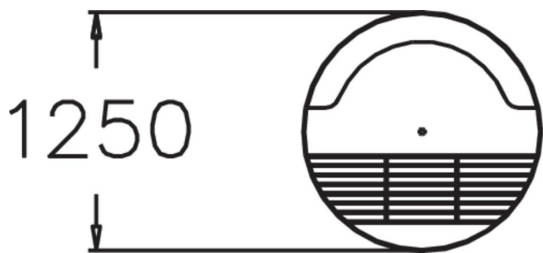

Large barbecue for parks. Barbecue for public outdoor environments. Diameter 1250mm. The Hilde barbecue has a storage area on one side and a drainage hole in the middle. Lappset's barbecues are made from heat-resistant powder-coated steel to cope with all weather conditions. The firewood should be placed under the grade.

Product length, mm	1250
Product width, mm	1250
Product height, mm	650
Foundation options	<input type="checkbox"/> surface_mounting <input type="checkbox"/> ground_anchoring
Metal colour	<input checked="" type="checkbox"/> ep_mounting