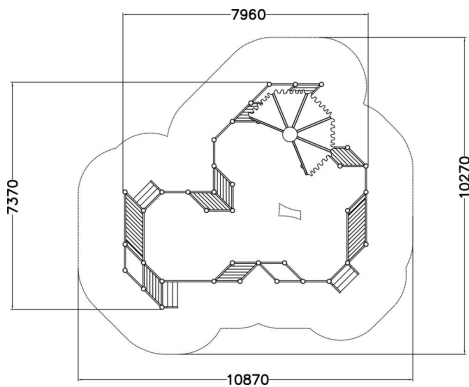

# Mojave sand lounge

Flora series has two magnificent sand play and deck solutions, larger Mojave and smaller Atacama. In this little children's paradise, the numerous stairs and decks around the sandpit can be used for different play purposes or even small stages! They also help to return any spread sand back to the players. The integrated plant boxes can be utilized in many ways, from traditional plantings to mini-gardens in a kindergarten yard. The beautiful shelter provides protection from rain and sunshine. Thanks to the modular structure, the product can also be customised according to your wishes by our MyDesign service.

User age	1+
Product length, mm	7960
Product width, mm	7370
Product height, mm	2550
Falling space, m <sup>2</sup>	84
Height required, mm	2550
Max. free fall height, mm	470
Installation time (for 1), H	22