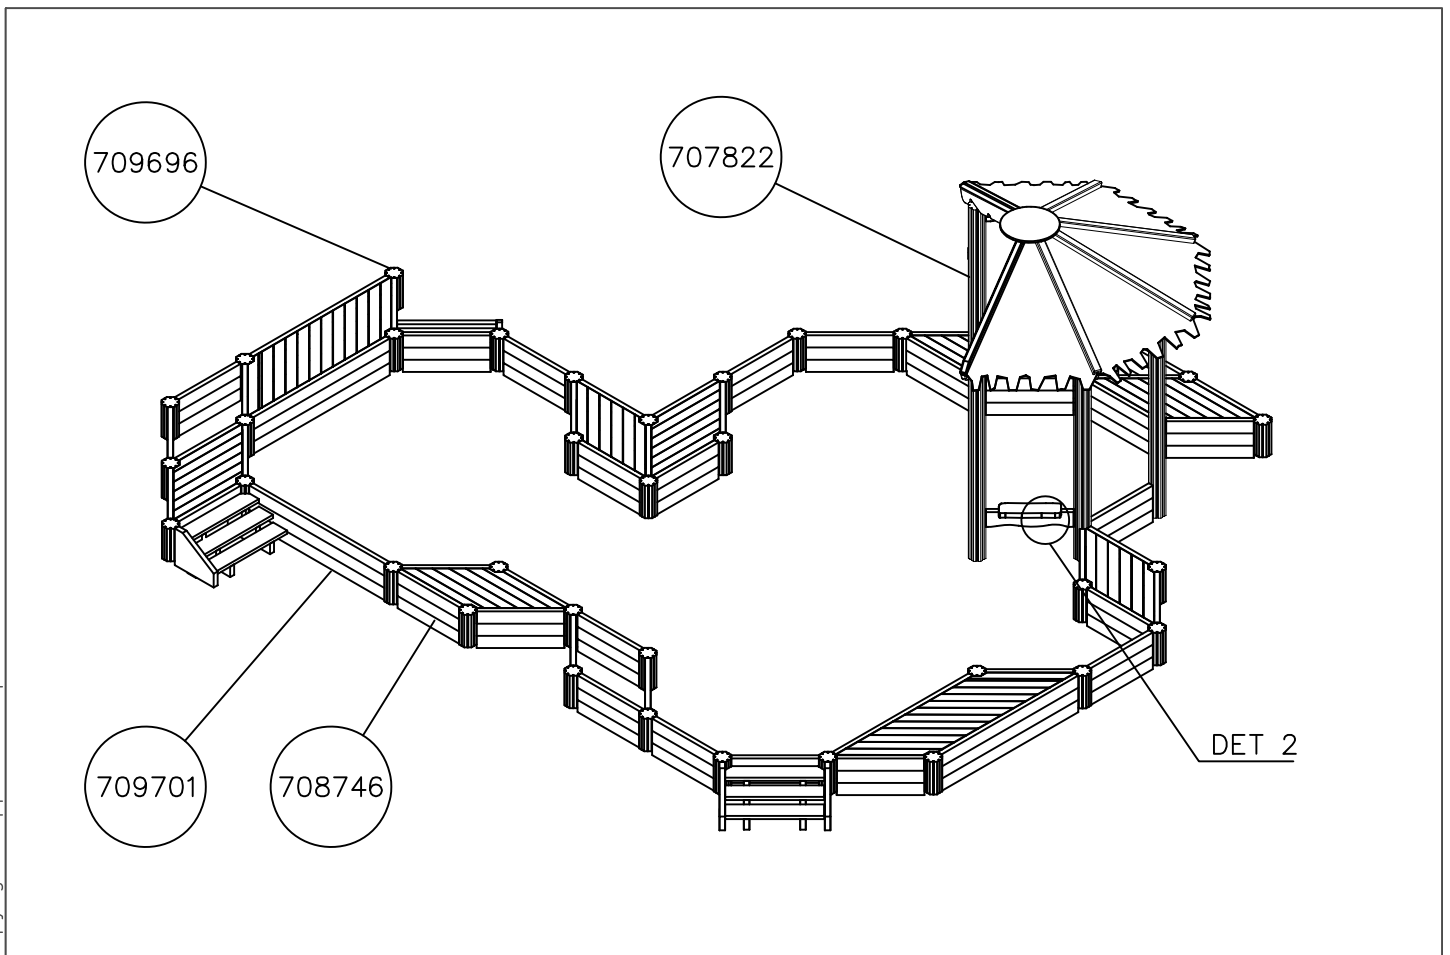

LAPPSET®

FLORA

ASENNUSOHJE
MONTERINGSANSVISNING
INSTALLATION INSTRUCTION
AUFBAUANLEITUNG
NOTICE D'INSTALLATION

DATE: 16.9.2020

175587

DATE: 16.9.2020

702286  65x65	PCS 1	705211  L=724	PCS 6	707688  45x70x1385	PCS 4	707689  45x145x1495	PCS 6	707691-707  15xØ480	PCS 1	707692-707  15xØ225	PCS 1
707822  140x140x2650	PCS 6	708746  L 724	PCS 144	708752  45x145x500	PCS 1	709011  32x45x502	PCS 30	709696  140x140x960	PCS 36	709698  10x100x892	PCS 3
709701  L 1571	PCS 15	709703  32x93x876	PCS 48	709706  32x84x860	PCS 18	709707  32x23x800	PCS 2	709709  32x45x685	PCS 14	709710  32x160x798	PCS 6
709711  45x360x451	PCS 4	709713  45x253x480	PCS 6	709714  32x160x798	PCS 3	709818  55x57.5x1380	PCS 2	709995  	PCS 2	709999  	PCS 1
710003  	PCS 7	710004  	PCS 2	710005  	PCS 1	900240  Ø8x70	PCS 2	903093  Ø8x90	PCS 660	980114  Ø4x20	PCS 4
P12430  10x1078x1445	PCS 5		PCS		PCS		PCS		PCS		PCS
	PCS		PCS		PCS		PCS		PCS		PCS

----- Falling Space 84 m²
Max Falling Height 470 mm

DET 1	DET 2	DET 3	
			

① 903093	PCS	② 906942	PCS
	6		2
Ø8x90		RR30601.5-3S	
③ 980101	PCS		PCS
	18		
Ø4.5x70			
	PCS		PCS
	PCS		PCS
	PCS		PCS

○ 709698	PCS	○ 709710	PCS
	1		2
10x100x892		32x160x798	
○ 709711	PCS	○ 709713	PCS
	2		2
45x360x451		45x253x480	
○ 709714	PCS		PCS
	1		
32x160x798			

<p>DET 1</p> <p>DET 2</p>	<p>① 900240</p> <p>Ø8x70</p>	<p>PCS 24</p>	<p>② 980101</p> <p>Ø4.5x70</p>	<p>PCS 26</p>
<p>DET 1</p> <p>32</p> <p>1</p>		<p>PCS</p>	<p>PCS</p>	
<p>DET 2</p> <p>2</p> <p>2mm</p>	<p>○ 709011</p> <p>32x45x502</p>	<p>PCS 8</p>	<p>○ 709703</p> <p>32x93x876</p>	<p>PCS 10</p>
	<p>○ 709706</p> <p>32x84x860</p>	<p>PCS 2</p>	<p>○ 709707</p> <p>32x45x685</p>	<p>PCS 1</p>

Product label is delivered by one of following ways:

1) Metal product label and screws

- Fasten the label with screws.

2) Label sticker

- Cleanthepaintedmetalorplywoodsurfacefromdirtandmoisture.Fastenthestickerasshowninthefigure3.
- Note. Do not attach the sticker to rough surfaced laminate or painted wood.