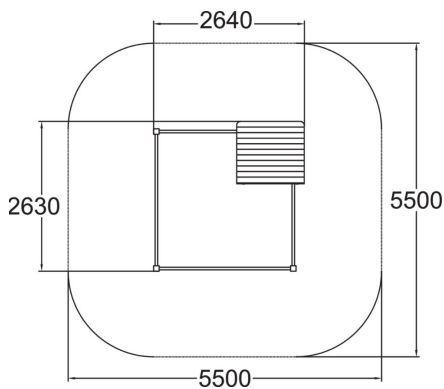

User age	1+
Number of users	13
Product length, mm	2970
Product width, mm	2980
Product height, mm	2380
Height required, mm	2020
Max. free fall height, mm	320
Safety info	EN 1176-1 TÜV
Installation time (for 1), H	8
Foundation options	Deep mounting