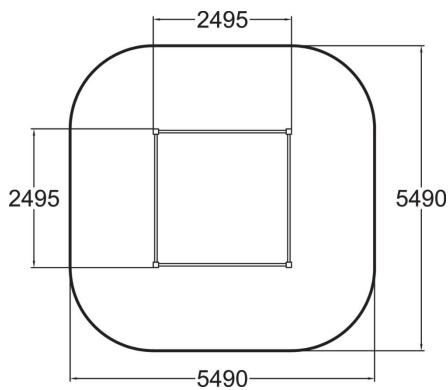

A wooden sandbox with clean lines. Sand play offers children a good opportunity to use their imagination and improve their three-dimensional perception.

User age	1+
Number of users	13
Product length, mm	2495
Product width, mm	2495
Product height, mm	380
Falling space, m <sup>2</sup>	28.3
Height required, mm	2090
Max. free fall height, mm	290
Safety info	EN 1176-1 TÜV
Installation time (for 1), H	1.5
Foundation options	Deep mounting