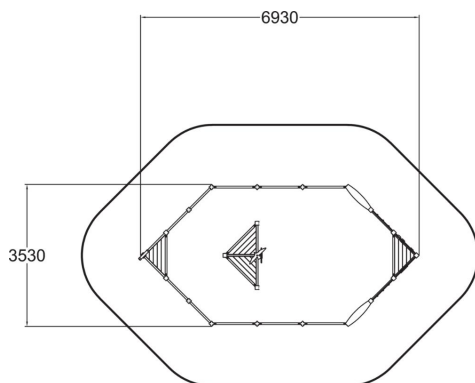

# Sandbox Boat

User age	1+
Number of users	19
Product length, mm	6930
Product width, mm	3530
Product height, mm	3290
Impact area, m <sup>2</sup>	2
Falling space, m <sup>2</sup>	49.7
Height required, mm	3290
Max. free fall height, mm	380
Safety info	EN 1176-1 TÜV
Installation time (for 1), H	8.5
Foundation options	Deep mounting
Wood	
Colour of walls and HPL	