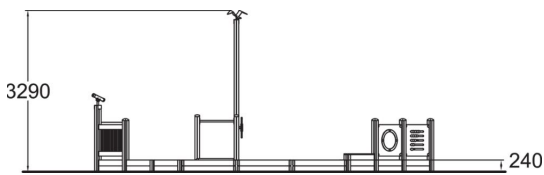

# Sandbox Boat

User age	1+
Number of users	19
Product length, mm	6930
Product width, mm	3530
Product height, mm	3290
Impact area, m <sup>2</sup>	2
Falling space, m <sup>2</sup>	49.7
Height required, mm	3290
Max. free fall height, mm	380
Safety info	EN 1176-1 TÜV
Installation time (for 1), H	8.5
Foundation options	Deep mounting
Wood	
Colour of walls and HPL	