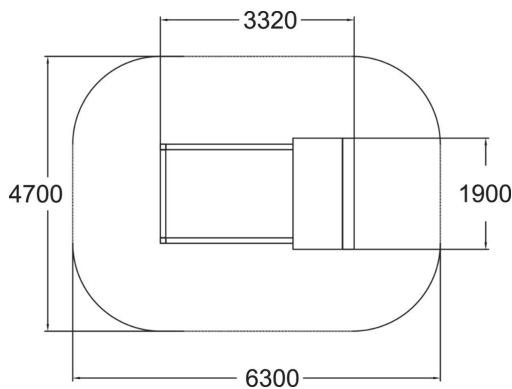

This playground equipment comprises a sandbox and a hut with a saddleback roof. A wooden sandbox with clean lines, 2,100mm x 3,150m in size. With its wide side walls, this sandbox offers children an opportunity to test their balance and provides a comfortable seat for adults. The hut consists of a kiosk window, a seat and a roulette wall outside the hut. The sandbox offers children a good opportunity to use their imagination and improve their three-dimensional perception. Role-playing games give children an opportunity to experience feelings and to develop their social and communicative skills.

User age	1+
Number of users	10
Product length, mm	1900
Product width, mm	3320
Product height, mm	2320
Falling space, m <sup>2</sup>	27.6
Height required, mm	2360
Max. free fall height, mm	310
Safety info	EN 1176-1 TÜV
Installation time (for 1), H	6
Foundation options	Deep mounting