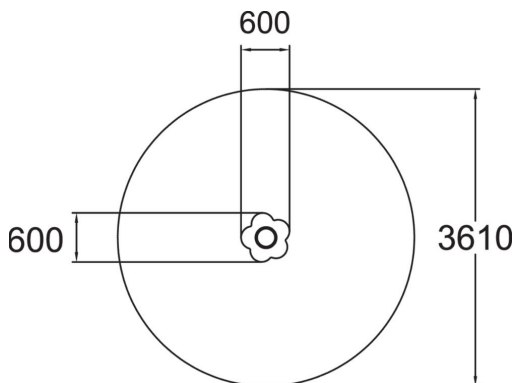

Beautiful play table shaped like a flower is suitable for sand play.

User age	1+
Product length, mm	600
Product width, mm	600
Product height, mm	320
Falling space, m ²	10.2
Height required, mm	2120
Max. free fall height, mm	320
Safety info	EN 1176-1 TÜV
Installation time (for 1), H	1.5
Foundation options	deep_mounting surface_mounting
Colour of walls and HPL	