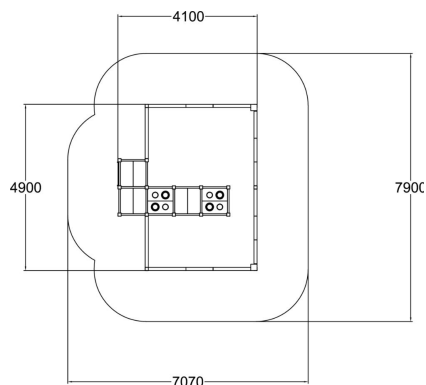

Linnea is a large sandbox belonging to the ABC family of products, with room for several small playground users at a time. In the center of the box there are three 570 mm high tables, two of which can feature either a play stove or a car-racing track (to be chosen on installation). The tabletop can easily be flipped over at a later stage. Kids can also crawl under the table. Outside the sandbox there is one toy box for storing toys when not in use. The high pressure laminate sides are perfect for grown-ups to sit on the edges. Sandbox play particularly develops a child's sense of balance and spatial perception.

User age	1+
Number of users	31
Product length, mm	4100
Product width, mm	4900
Product height, mm	710
Impact area, m ²	19
Falling space, m ²	50.4
Height required, mm	2510
Max. free fall height, mm	700
Safety info	EN 1176-1 TÜV
Installation time (for 1), H	10
Foundation options	deep_mounting
Wood	
Colour of walls and HPL	