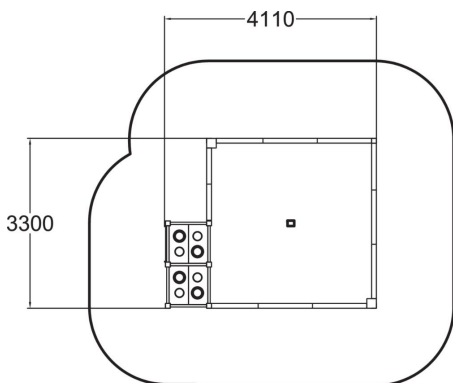

Sofia is a traditional sandbox that is made extra special by two 570 mm high tables and a handy toy box. One face of the tabletop has a car-racing track and the other a play stove. The visible face must be chosen on installation, but the tabletop can easily be flipped over at a later stage. The sides of the sandbox are topped with high pressure laminate to prolong the lifetime but also to work as a seat for adults. Sandbox play particularly develops a child's sense of balance and spatial perception.

User age	1+
Number of users	22
Product length, mm	4110
Product width, mm	3300
Product height, mm	590
Falling space, m ²	40.8
Height required, mm	2390
Max. free fall height, mm	570
Safety info	EN 1176-1 TÜV
Installation time (for 1), H	5
Foundation options	Deep mounting
Wood	
Colour of walls and HPL	