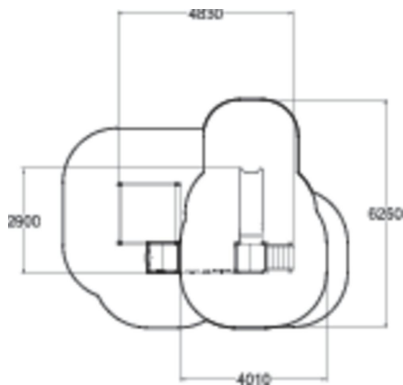

-  Play panels  
4
-  Roofs  
2
-  Slides  
1
-  Towers  
1

Lisa is a fun playground product for small children and it belongs to the ABC product family. It consists of steps to a (870 mm) platform and a plastic slide, three different play walls, a kiosk and a sandbox. The sides of the sandbox are topped with high pressure laminate to prolong the lifetime but also to work as a seat for adults.

User age	1+
Number of users	20
Product length, mm	4830
Product width, mm	2900
Product height, mm	1690
Impact area, m <sup>2</sup>	20.7
Height required, mm	2700
Max. free fall height, mm	1000
Safety info	EN 1176-1, 3 TÜV
Installation time (for 1), H	10
Foundation options	Deep mounting
Wood	
Metal colour	
Colour of walls and HPL	