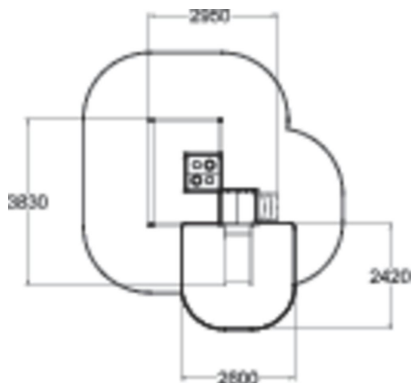

-  Play panels  
2
-  Slides  
1
-  Towers  
1

Rosa is a sandbox belonging to the ABC product family, complemented by a low slide, a tabletop and a toy box. There are steps leading to a low (570 mm) platform with a track play panel and the adjoining slide. Behind the slide there is a box for storing toys. By the side of the sandbox there is a small tabletop for playing on. One face of the tabletop has a car-racing track and the other a play stove. The visible face must be chosen on installation, but the tabletop can easily be flipped over at a later stage. The tabletop is strong enough for an adult to sit on, to assist a toddler on the slide. Sandbox play particularly develops a child's sense of balance and spatial perception.

User age	1+
Number of users	15
Product length, mm	2950
Product width, mm	3830
Product height, mm	1360
Impact area, m <sup>2</sup>	5.9
Height required, mm	2370
Max. free fall height, mm	1000
Safety info	EN 1176-1, 3 TÜV
Installation time (for 1), H	8
Foundation options	Deep mounting
Wood	
Metal colour	
Colour of walls and HPL	