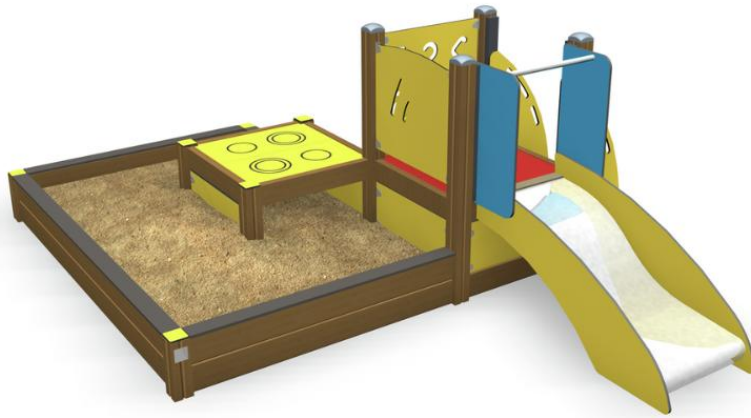

-  Play panels  
2
-  Slides  
1
-  Towers  
1

Rosa is a sandbox belonging to the ABC product family, complemented by a low slide, a tabletop and a toy box. There are steps leading to a low (570 mm) platform with a track play panel and the adjoining slide. Behind the slide there is a box for storing toys. By the side of the sandbox there is a small tabletop for playing on. One face of the tabletop has a car-racing track and the other a play stove. The visible face must be chosen on installation, but the tabletop can easily be flipped over at a later stage. The tabletop is strong enough for an adult to sit on, to assist a toddler on the slide. Sandbox play particularly develops a child's sense of balance and spatial perception.

User age	1+
Number of users	15
Product length, mm	2950
Product width, mm	3830
Product height, mm	1360
Impact area, m <sup>2</sup>	5.9
Height required, mm	2370
Max. free fall height, mm	1000
Safety info	EN 1176-1, 3 TÜV
Installation time (for 1), H	8
Foundation options	Deep mounting
Wood	
Metal colour	
Colour of walls and HPL	