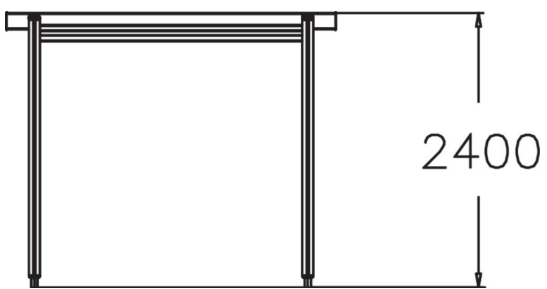

A spacious pergola which creates a leafy room when used with green climbing plants.

Number of users	0
Product length, mm	7200
Product width, mm	2900
Product height, mm	2405
Installation time (for 1), H	0
Foundation options	Deep mounting
Wood	