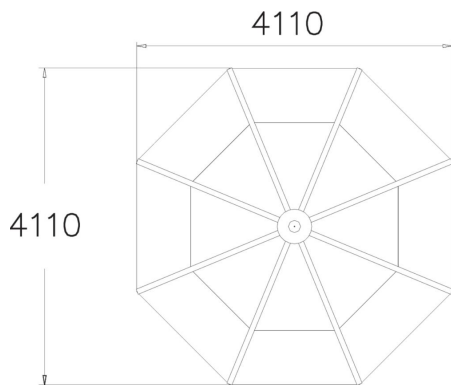

# BOULEVARD PAVILION

A octagonal pavilion with benches along the walls.

Number of users	20
Product length, mm	4110
Product width, mm	4110
Product height, mm	3350
Installation time (for 1), H	0
Foundation options	Free standing
Wood	