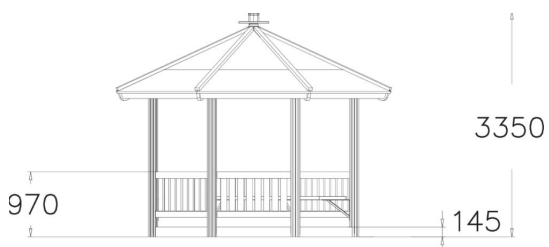

# BOULEVARD PAVILION

A octagonal pavilion with benches along the walls.

Number of users	20
Product length, mm	4110
Product width, mm	4110
Product height, mm	3350
Installation time (for 1), H	0
Foundation options	Free standing
Wood	