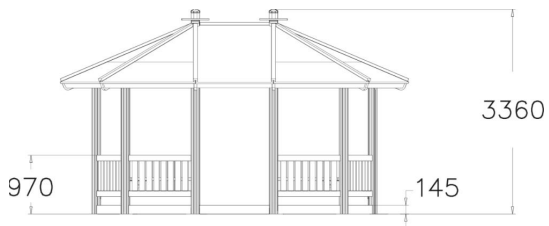

A large pavilion with a roof that provide weather protection.

Product length, mm	5725
Product width, mm	4440
Product height, mm	3360
Foundation options	Free standing
Wood	