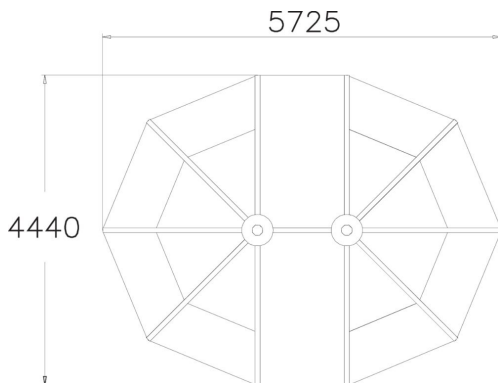

A large pavilion with a roof that provide weather protection.

Product length, mm	5725
Product width, mm	4440
Product height, mm	3360
Foundation options	Free standing
Wood	