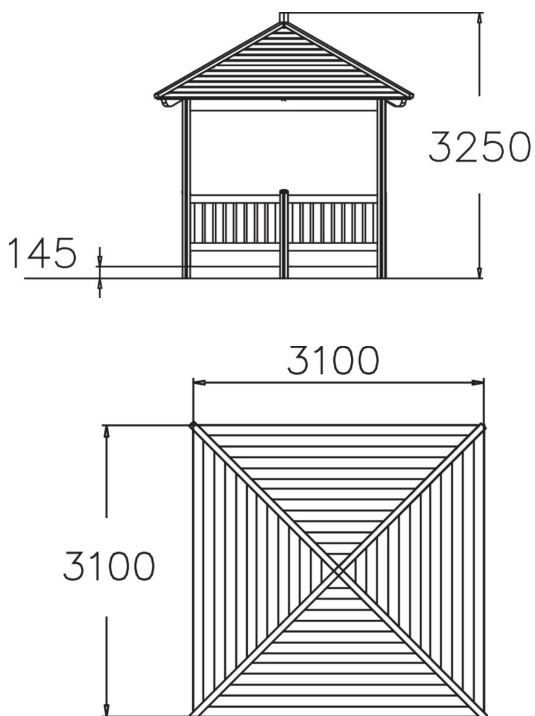

A square pavilion, that provides protection against both sun an rain.

Product length, mm	3100
Product width, mm	3100
Product height, mm	3250
Falling space, m ²	27.7
Installation time (for 1), H	6
Foundation options	Deep mounting
Wood	