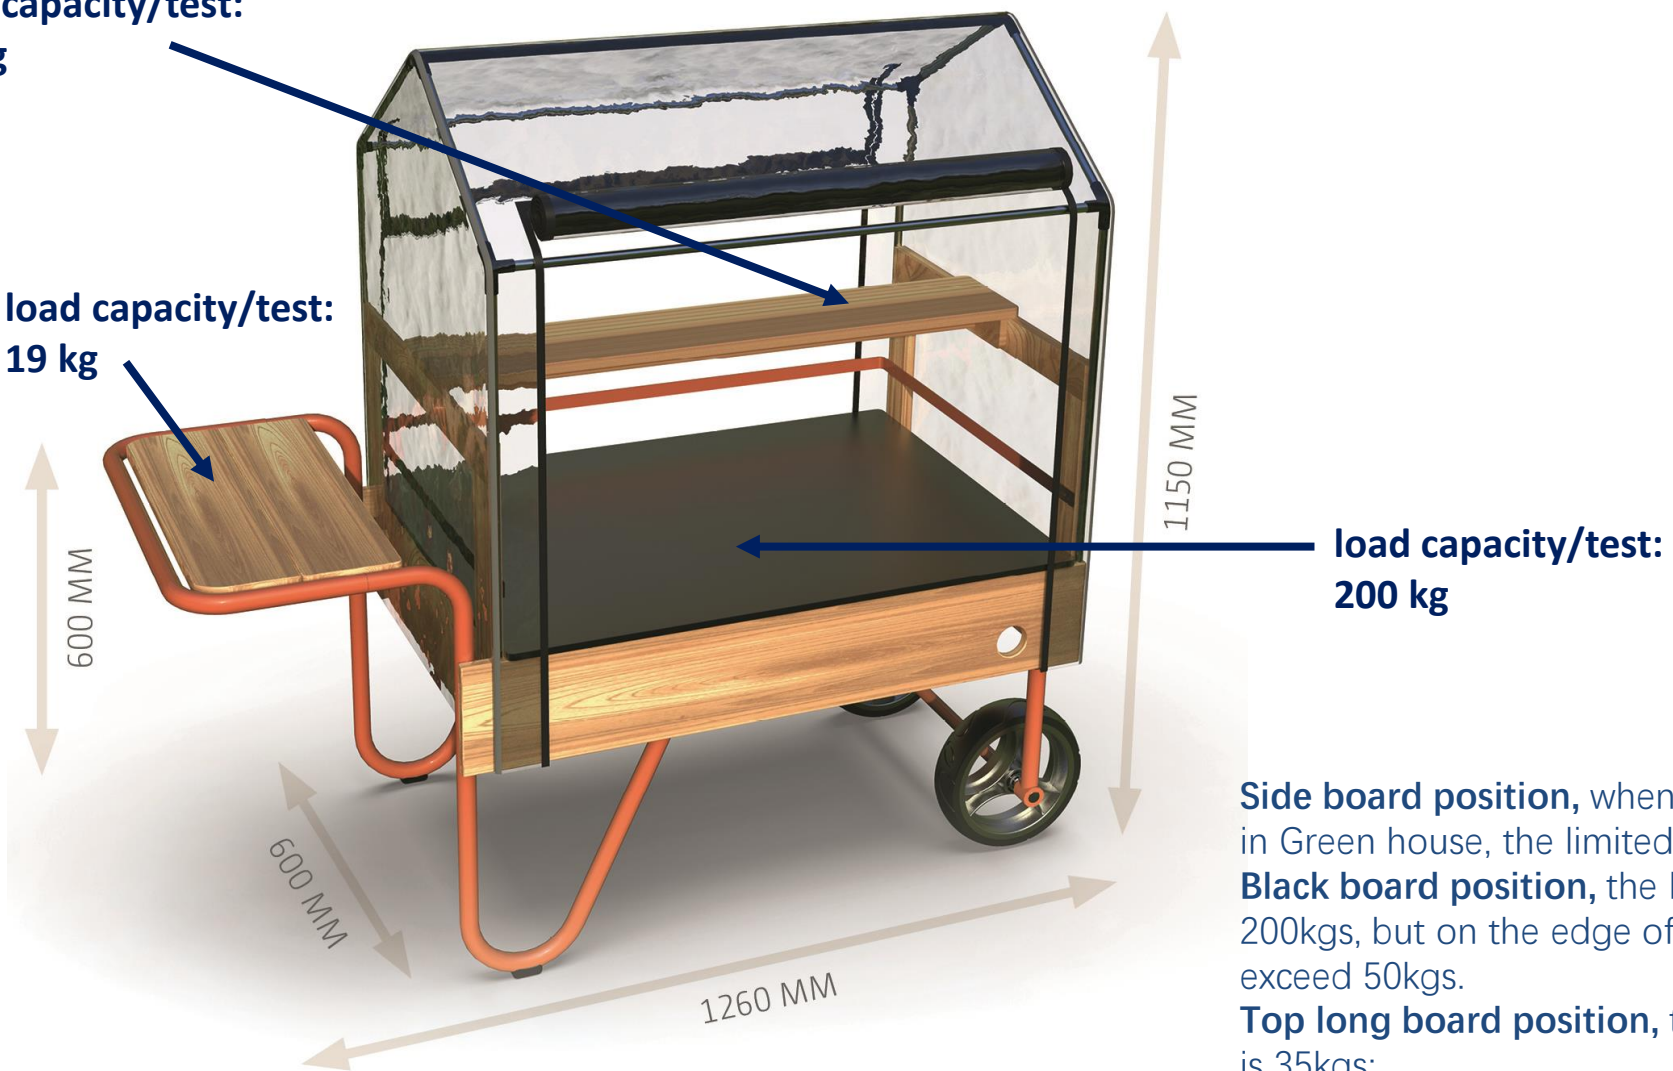

beleduc Greenhouse 62010

load capacity/test:
35 kg

load capacity/test:
19 kg

load capacity/test:
200 kg

Side board position, when there is nothing in Green house, the limited weight is 19kgs;
Black board position, the limited weight is 200kgs, but on the edge of board, not to exceed 50kgs.
Top long board position, the limited weight is 35kgs;