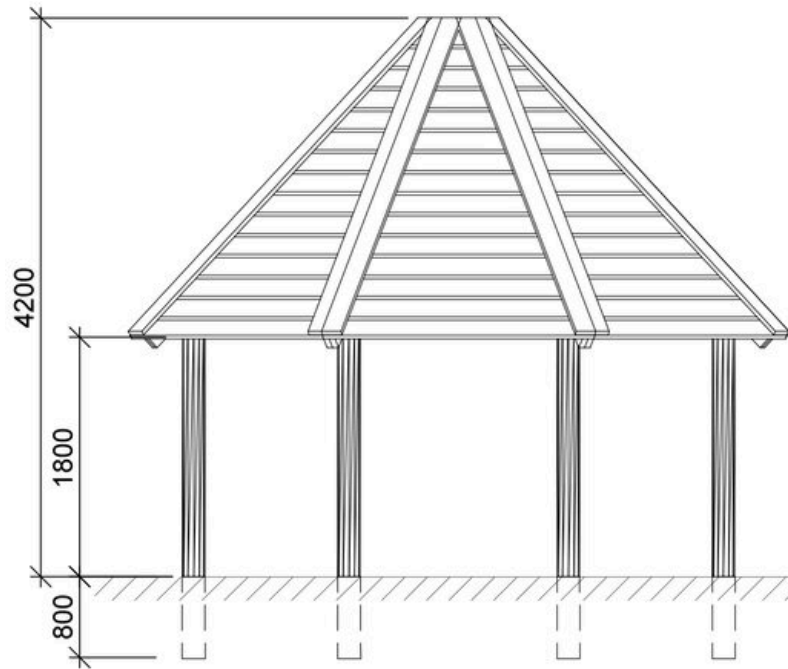

Click or scan

Product description

Age

Number of users

Color Uncolored

Primary materials Robinia, Heartwood pine, Plywood

Installation Robinia in ground

Fall height

Dimensions 4,5 x 4,5 x 4,2 m

Fall area

Minimum area x x m

Variation	Color	Installation
-----------	-------	--------------

Warranty ([Terms and conditions](#))

Robinia	15 years
Heartwood pine	10 years
Plywood	5 years

Assembly time

Installation
Robinia in ground

Largest part

Number of installers
2

Concrete

Heaviest part