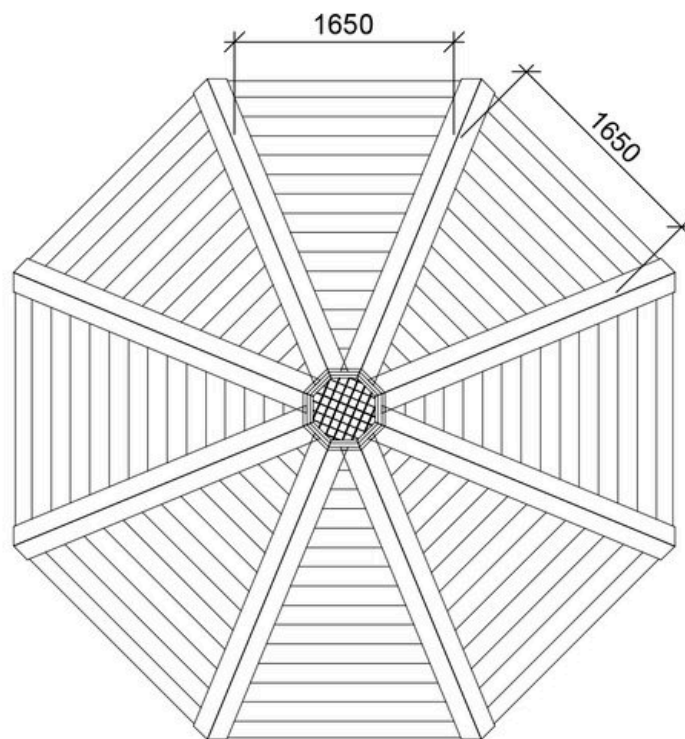

Click or scan

Product description

Age

Number of users

Color Uncolored

Primary materials Robinia, Heartwood pine, Plywood

Installation Robinia in ground

Fall height

Dimensions 4,5 x 4,5 x 4,2 m

Fall area

Minimum area x x m

Variation	Color	Installation
-----------	-------	--------------

Warranty ([Terms and conditions](#))

Robinia	15 years
Heartwood pine	10 years
Plywood	5 years